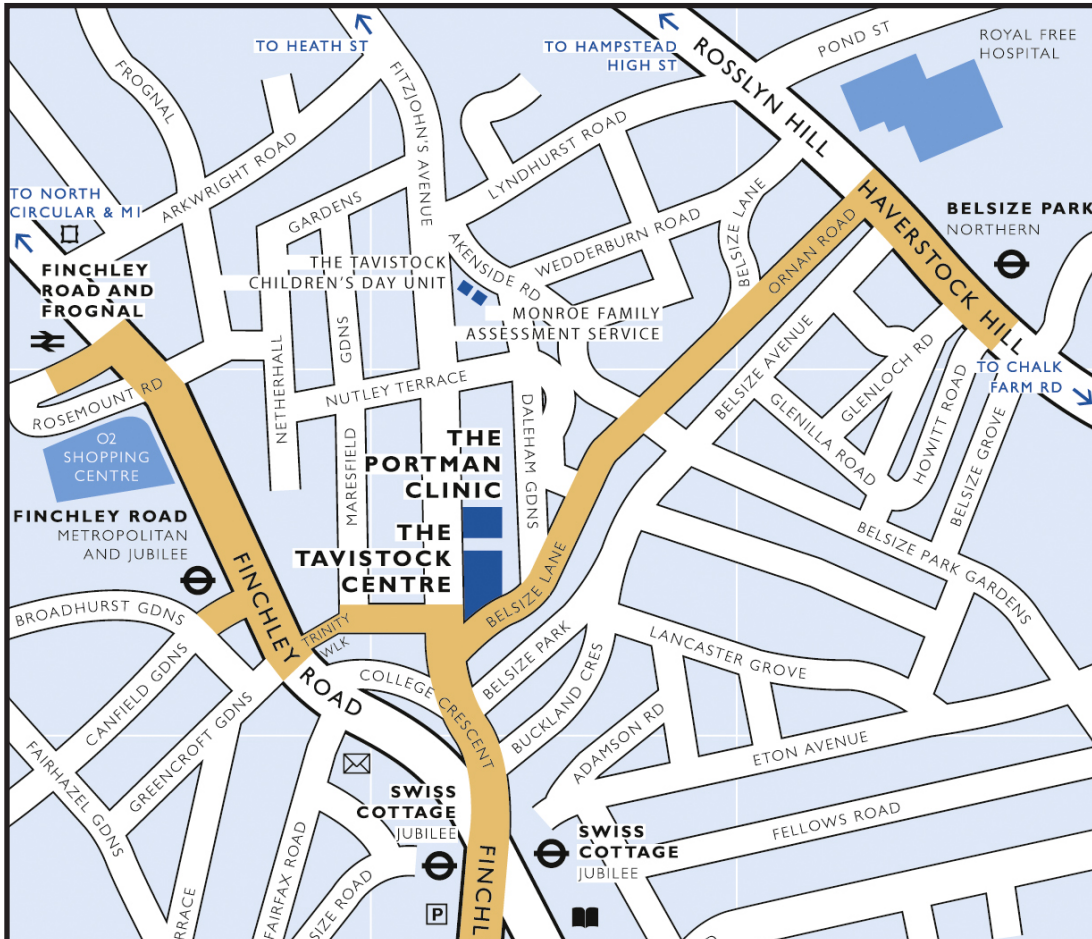

How to get to the Tavistock and Portman

Address

120 Belsize Lane
London
NW3 5BA

Telephone

020 7435 7111

Website

tavistockandportman.nhs.uk

Public Transport

Underground

Northern Line: Belsize Park (12 min walk)
Jubilee Line: Swiss Cottage (5 min walk)
and Finchley Road (8 min walk)
Metropolitan Line: Finchley Road (8 min walk)

Overground

Finchley Road and Frognal (15 min walk)

Bus

C11, 13, 31, 46, 82, 113, 168, 187, 268, 603

On-street parking available in the area.