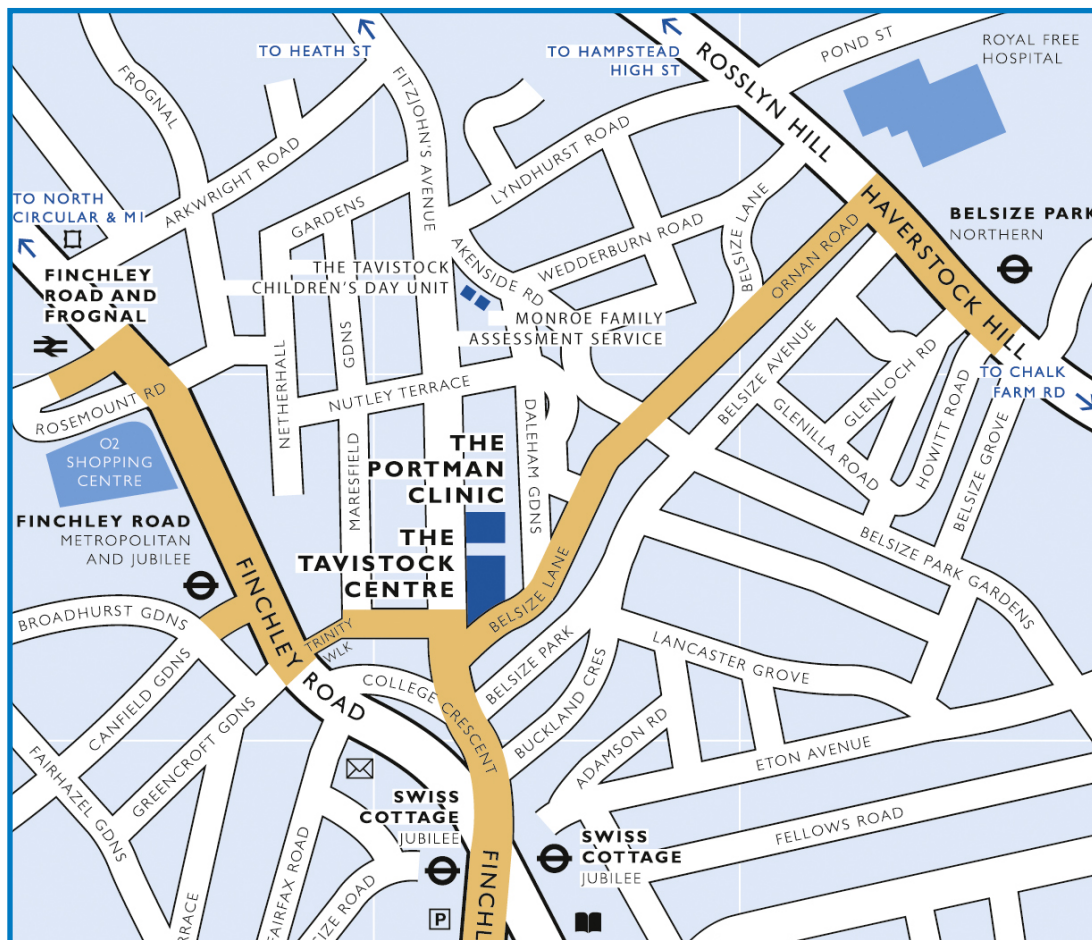

How to get to the Tavistock and Portman

Address

120 Belsize Lane
London
NW3 5BA

Telephone

020 7435 7111

Website

tavistockandportman.nhs.uk

Public Transport

Underground

Northern Line: Belsize Park (12 min walk)
Jubilee Line: Swiss Cottage (5 min walk)
and Finchley Road (8 min walk)
Metropolitan Line: Finchley Road (8 min walk)

Overground

Finchley Road and Frognal (15 min walk)

Bus

C11, 13, 31, 46, 82, 113, 168, 187, 268, 603

On-street parking available in the area.